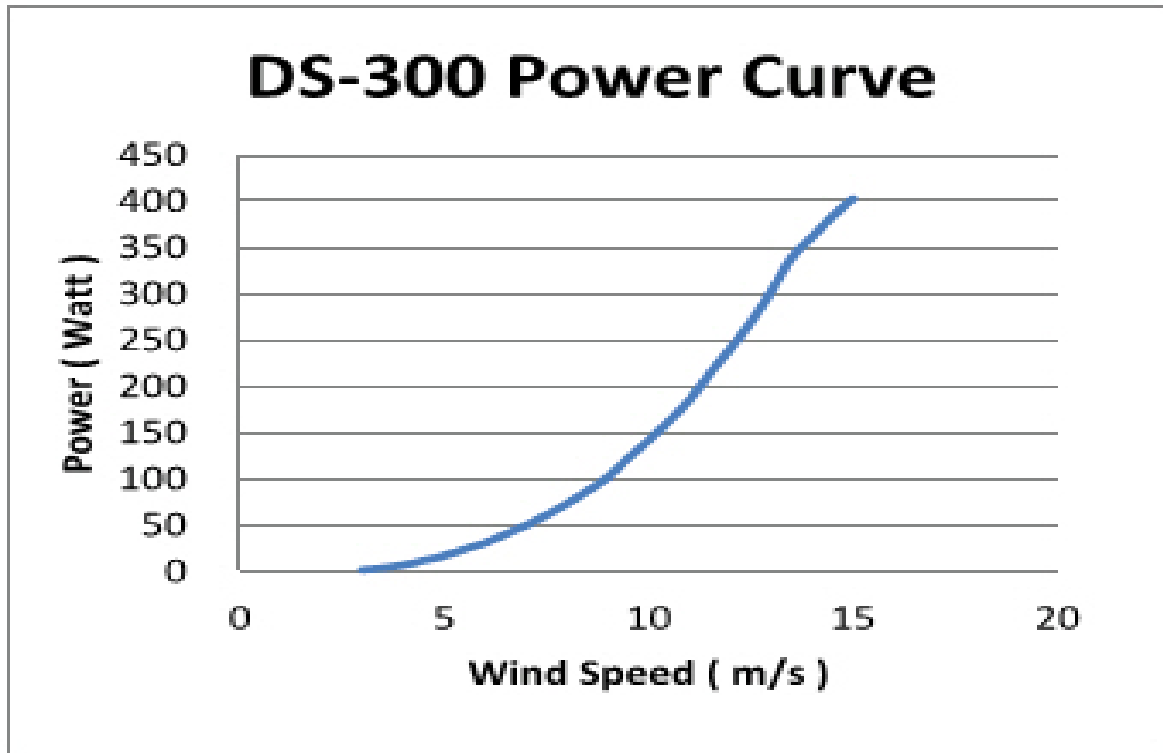

Power Curve my energy WE 0.3

Windspeed	WE 0.3
0,0	0
1,0	0
2,0	0
3,0	1,0
4,0	2,7
5,0	7,5
6,0	15,4
7,0	27,4
8,0	44,4
9,0	67,7
10,0	92,0
11,0	129,7
12,0	176,6
13,0	227,5
14,0	285,8
15,0	351,9